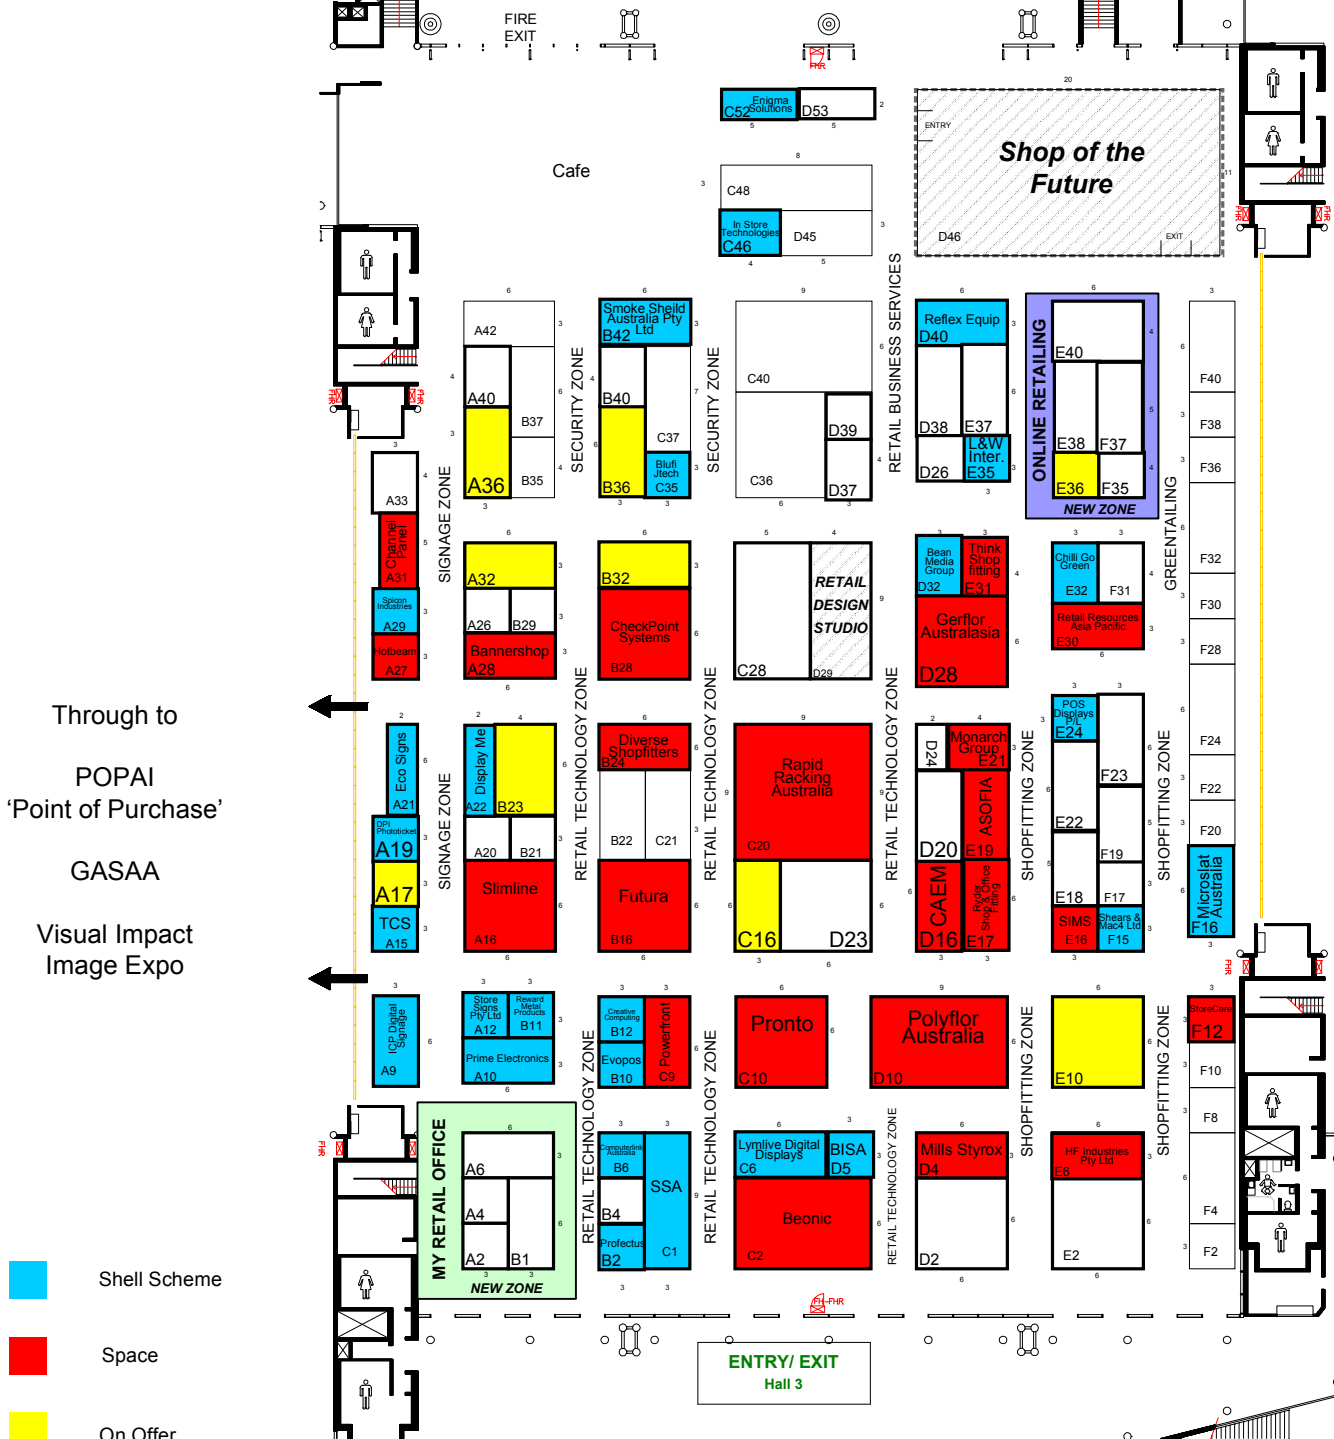

exhibition & conference
solutions for better retailing

- Shell Scheme
- Space
- On Offer
- New Zone
- New Zone

Retail 2010 – exhibition & conference
 20 - 22 September
 Sydney Convention & Exhibition Centre, Hall 3
 Floorplan as at 9-Mar-10